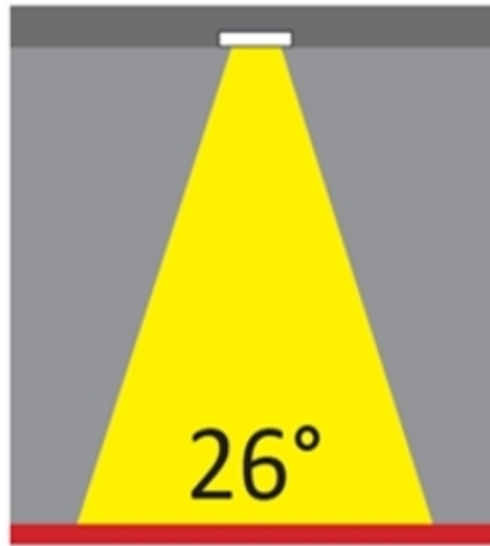

DIXIT RA8 RECESSED

A56121-

PROJECT
TYPE
SPECIFIER
QUANTITY
DATE

	DP	DV		Order Example		K°
Dimming	Phase	0-10V		L5XXXXXX-DV-30K		
Color Temperature	27K	30K	35K	40K		K°
	2700K	3000K	3500K	4000K	0-10V	3000K

A