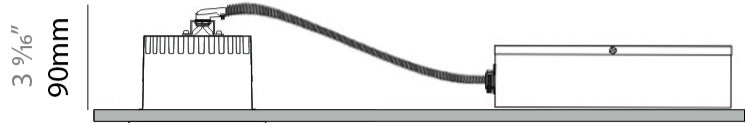

#### RATINGS AND CERTIFICATIONS

Certified By: CSA Certified to UL and CSA Standards  
IP rating: IP44  
IK Rating: IK08

Ø80mm 3 1/8"

Ø70mm  
2 3/4"