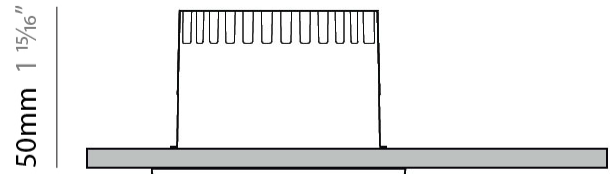

GENERAL

Series: Dixit
Subseries: Dixit RA8
Brand: Ivela
Division: Architectural
Mounting Type: Recessed
Mounting Location: Ceiling
Subcategory: Downlight

PHYSICAL

Shape: Round
Diameter (mm): 80
Diameter (in): 3 1/8
Height (mm): 50
Height (in): 1 15/16
Min. Recessing Depth (mm): 90
Min. Recessing Depth (in): 3 9/16
Light Distribution: Direct
Weight (kg): 0.4
Weight (lbs): 0.88
Diffuser: Clear Polycarbonate
Fixture Finish: MWH
Fixture Material: Aluminum Die Cast
Cut-out Measurements: 70mm / 2 3/4"

ELECTRICAL

Lamp Type: LED
Total Output Wattage (W): 5.5 / 8.5
Dimming: Tri-Mode (Non-Dimming and Phase Dimming (120Vac only) and 0-10V Dimming)
Driver Included: No
Driver Location: Recessed Housing
Driver Type: Constant Current - Universal
Driver Class: Class 2
Input Voltage (V): 120 - 277
Constant Current (MA): 350 / 500

LED

Number of LEDs: 1
Color Temperature (°K): 2700 / 3000 / 3500 / 4000
Max. Delivered Lumen (lm): 501 / 638
CRI: >90 CRI
Efficiency (%): 91
Lamp Life (hrs): 50000

OPTICAL

Reflector: Mirror-metallized thermoplastic material
Optic: 26
Beam Angle: Symmetric
Adjustability: Fixed
Upon Request: Optic 45° (mirror-metallized) / 65° (white)

RATINGS AND CERTIFICATIONS

Certified By: CSA Certified to UL and CSA Standards
IP rating: IP44
IK Rating: IK08